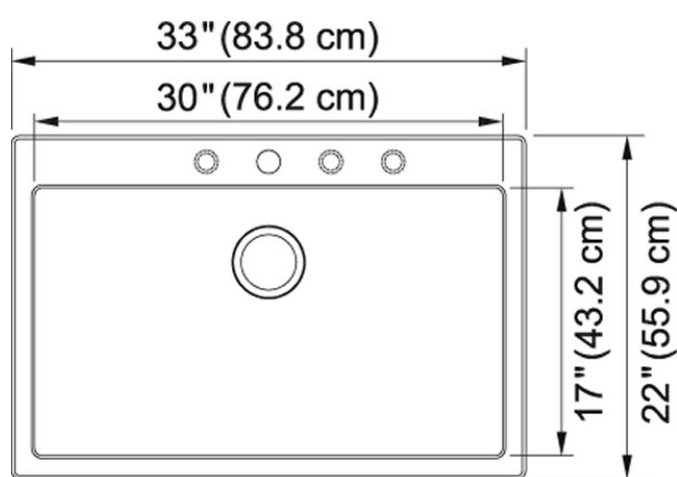

Product Picture

Technical Drawing

Product Dimensions

Length overall	33"
Width overall	22"
Depth Overall	9"
Length of large bowl	30"
Width of large bowl	17 1/4"
Depth of large bowl	9"
Minimum Cabinet Size	36"